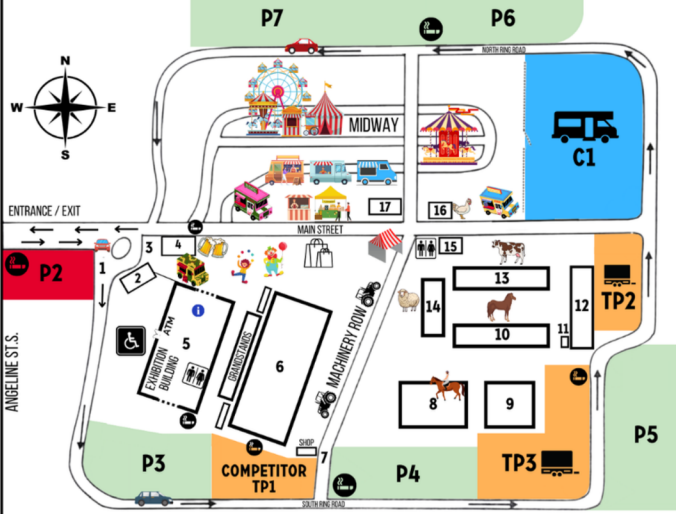

MAGIC SHOW **FAMILY STAGE**

- 2:00pm** Black Fly Band
- 3:30pm, 5:00pm** Doo Doo the Clown
- 4:15pm, 5:45pm** Aaron Matthews Magic
- 7:00pm** Richard Henderson Band

GRANDSTAND

2:00pm, 4:30pm Canine Circus
 Presented by:

Tribute 40 YEARS
 communities
 mytribute.ca

7:30pm Truck Pull
 Presented by: **GT GREEN TRACTORS**

**** Schedules subject to change ****

- Public Parking
- Competitor Parking
- Livestock Trailer Parking
- Vendor / Volunteer Parking
- Camper Parking
- Accessible Parking
- 1. Main Entrance
- 2. LEX Office
- 3. Walk-in Gate / Vehicle Drop-off
- 4. Lion's Club Beer Garden
- 5. Commonwell Mutual Exhibition Building
- 6. Grandstands
- 7. Walk-In Gate #2
- 8. Ring A
- 9. Ring B
- 10. Horse Barn
- 11. Barn Office
- 12. East Ring
- 13. Cattle Barn
- 14. Ag Pavilion
- 15. Washrooms
- 16. Poultry Barn
- 17. Family Stage
- Accessible Washrooms
- Designated Smoking Area